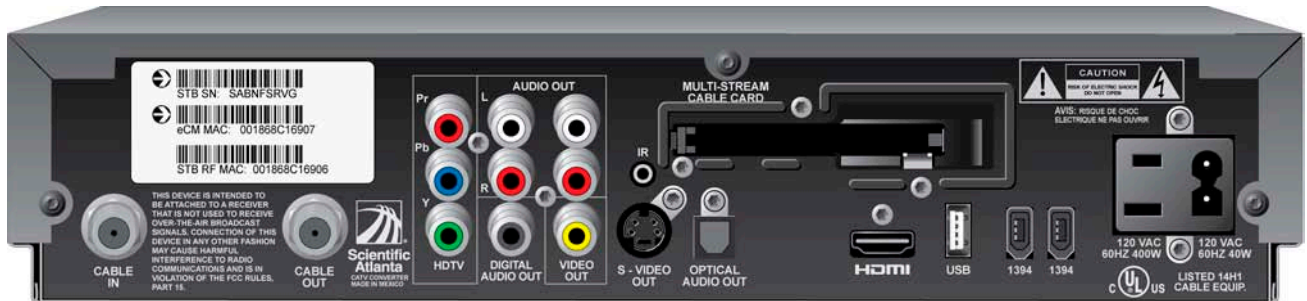

Explorer 4250C and 4250HDC Digital Interactive Set-Top with Multi-Stream CableCARD Interface

Back Panel

T12934

Note: Image is of the 4250HDC back panel. Image may vary from actual product and specification.

Specifications

Front Panel	
Connections	USB 1.1 Host
Controls	IR Receiver, 10 buttons: Power, Vol+, Vol-, Ch+, Ch-, Select, Guide, Info, Exit, Settings
Indicators	Power, Message
Branding	Scientific Atlanta logo, Model Number, Provision for Service Provider Branding

Back Panel - Standard	
Connections—In	Cable In
Connections—Out	Cable Out, L/R Audio, Baseband Video, Coax Digital Audio, IR, and S-Video
Network	USB 1.1 Host
Separable Security	Multi-Stream CableCARD (M-Card) interface
Power Input	Polarized 2-prong modular cord plug, 115 VAC, 60 Hz, 40 W maximum
Power Output	Polarized 2-prong outlet, at input line voltage, 400 W maximum, software controlled
Labels	Serial Number and RF MAC Address with bar code
Back Panel—Additional on 4250HDC	
Connections—Out	YPbPr, Secondary L/R Audio, Optical Digital Audio, HDMI™, and Dual IEEE-1394 6-Pin